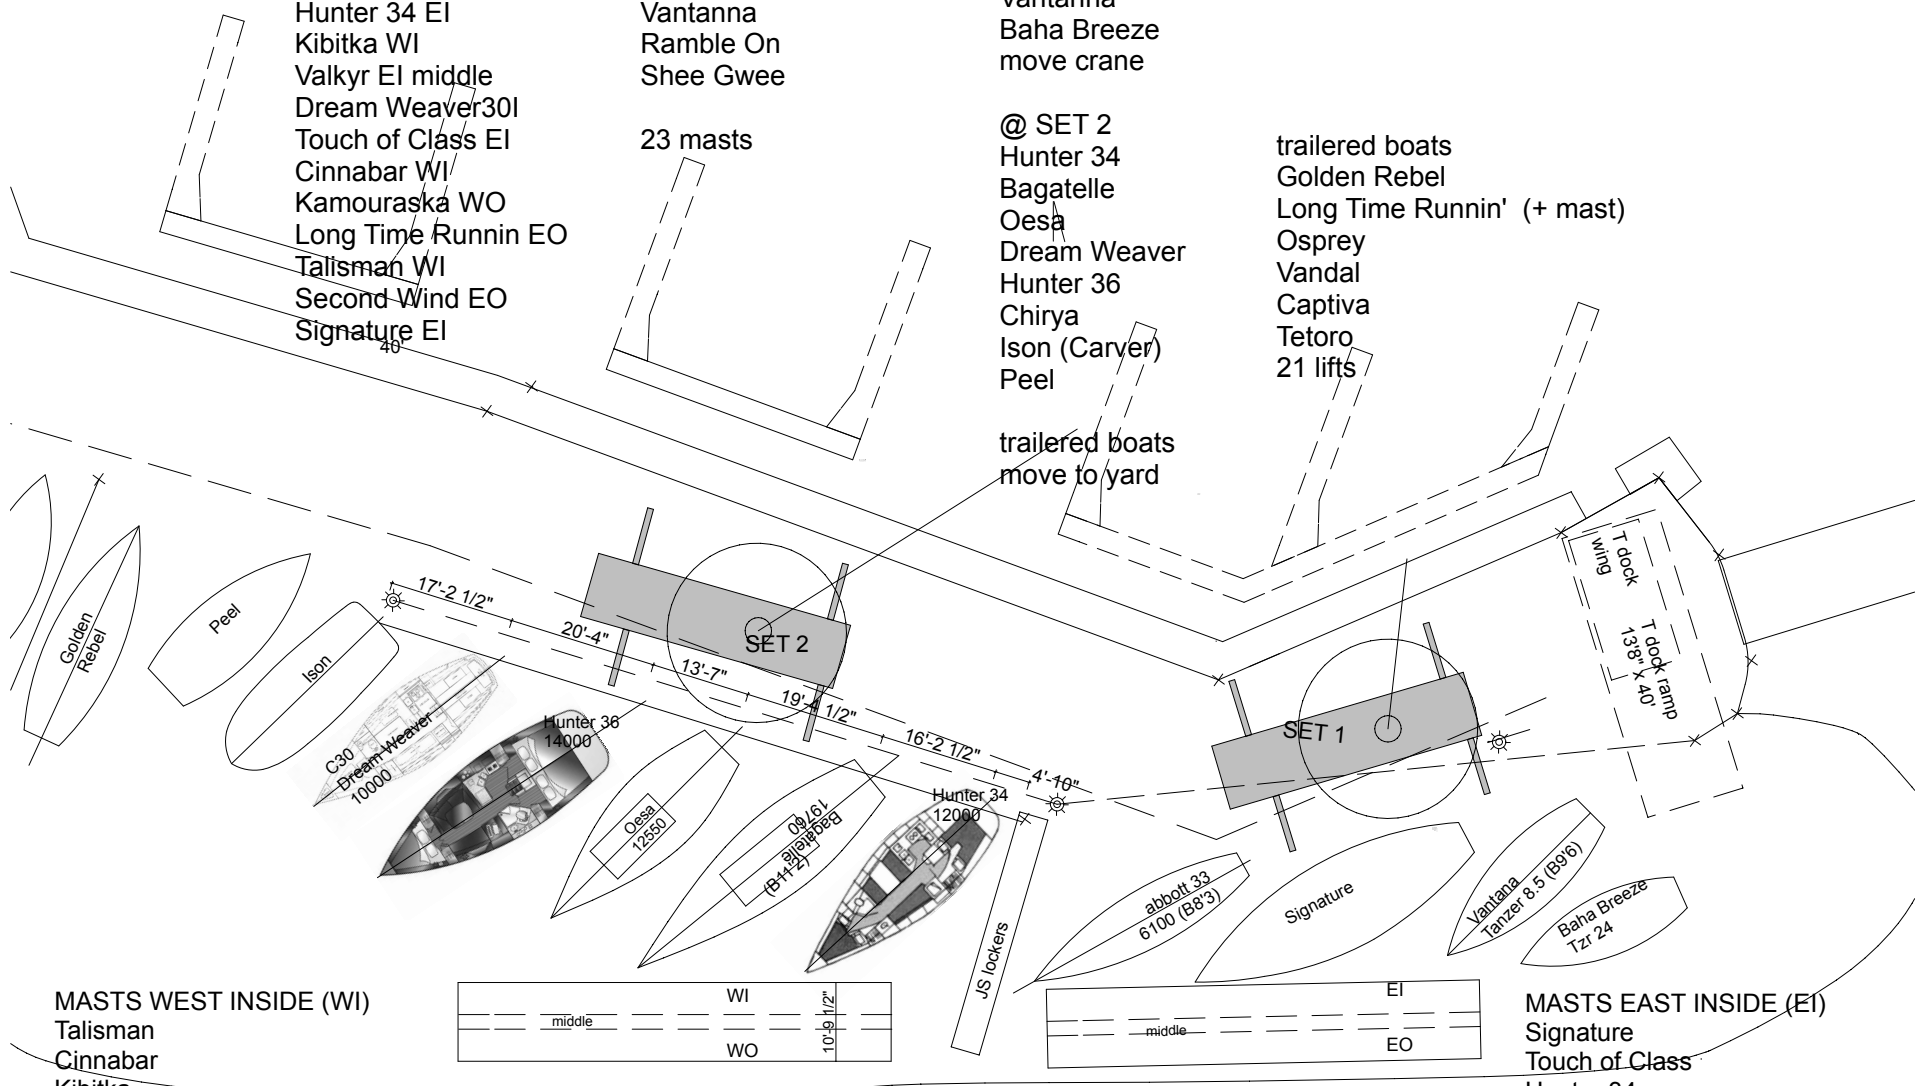

MASTS ORDER:
 Cara Mia EO middle
 Bagatelle WO
 Oesa EI middle
 Solevento WO middle
 Hunter 34 EI
 Kibitka WI
 Valkyr EI middle
 Dream Weaver 30I
 Touch of Class EI
 Cinnabar WI
 Kamouraska WO
 Long Time Runnin EO
 Talisman WI
 Second Wind EO
 Signature EI

Bearly Awake
 Margie
 Vantanna
 Chirya
 Swell memories
 Vantanna
 Ramble On
 Shee Gwee

HAUL ORDER:
 @ SET 1
 3 T docks
 Shizaru
 Signature
 Vantanna
 Baha Breeze
 move crane

@ SET 2
 Hunter 34
 Bagatelle
 Oesa
 Dream Weaver
 Hunter 36
 Chirya
 Ison (Carver)
 Peel

trailed boats
 Golden Rebel
 Long Time Runnin' (+ mast)
 Osprey
 Vandal
 Captiva
 Tetoro
 21 lifts

23 masts

trailed boats
 move to yard

MASTS WEST INSIDE (WI)
 Talisman
 Cinnabar
 Kibitka
 Dream Weaver C30

BREAKWATER STORAGE PLAN
 FINAL Oct 30

CRANE ARRIVES AT 0730 SATURDAY!
WE WILL LIFT MASTS, T-DOCKS AND SOME BOATS IF POSSIBLE